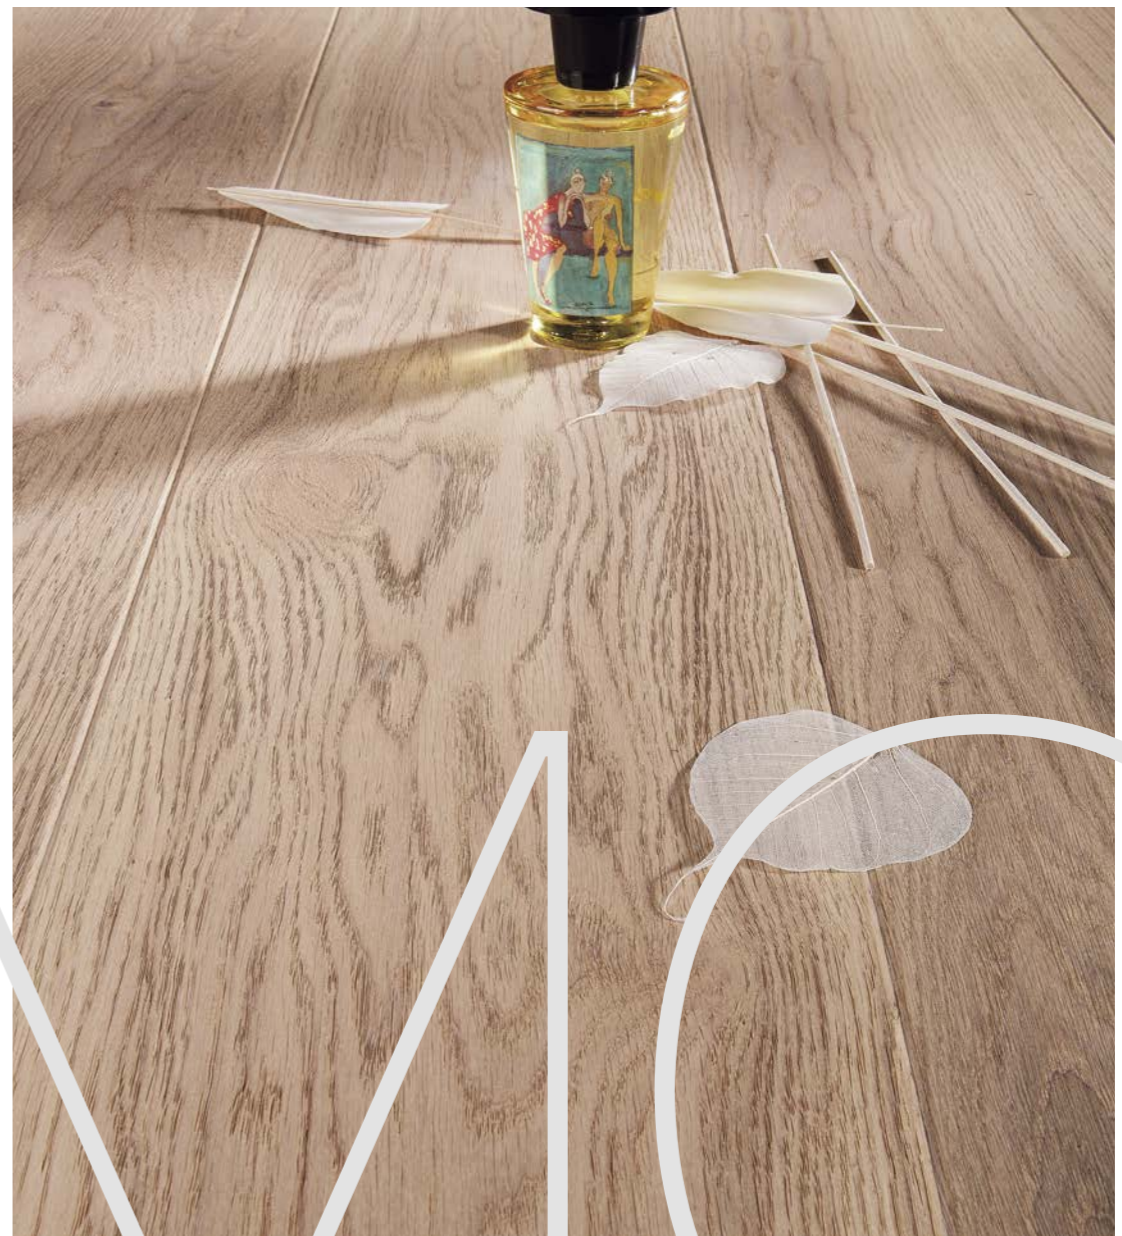

HARMONY

P6101342A – HARMONY Oak skirting board

HARMONY

Classic armchairs with finishing in fine material, a decorative crystal chandelier and antique columns make an interior more luxurious and timeless elegant. Walls in subtle colours and adorned with stuccowork create just the right background to display the qualities of the JOY wood boards' non-standard size and natural colour.