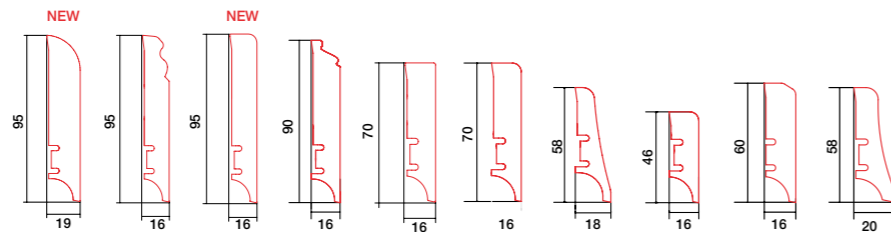

Name	Finishing	PW92	PW9H	PW95	PW90	PW7C	PW70	PW58	PW46	P50	P20
White (RAL 9010)	Lacquered pine Veneered pine	P9227362A	P9H27362A	P9527362A	P9027362A	P7C27362A	P7027362A	P5827362A	P4627362A	P5018101A	P2018101A