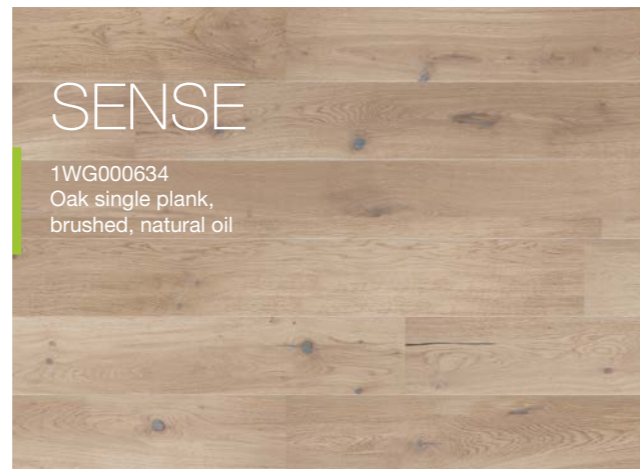

38-43

P20 - P2001031A
 P30 - P3001031A
 P50 - P5001031A
 P61 - P6101031A

P30 - P3001342A
 P61 - P6101342A

TENDER

1WG000633
 Oak single plank,
 brushed, natural oil

20-25

SENSE

1WG000634
 Oak single plank,
 brushed, natural oil