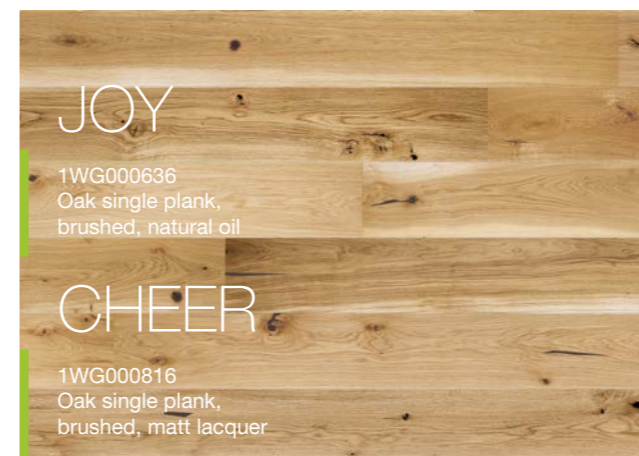

38-43

P20 - P2001031A
 P30 - P3001031A
 P50 - P5001031A
 P61 - P6101031A

P30 - P3001342A
 P61 - P6101342A

TENDER

1WG000633
 Oak single plank,
 brushed, natural oil

20-25

SENSE

1WG000634
 Oak single plank,
 brushed, natural oil

26-31

P50 - P5001352A
 P61 - P6101352A

P50 - P5001332A
 P61 - P6101332A

JOY

1WG000636
 Oak single plank,
 brushed, natural oil

44-49

CHEER

1WG000816
 Oak single plank,
 brushed, matt lacquer