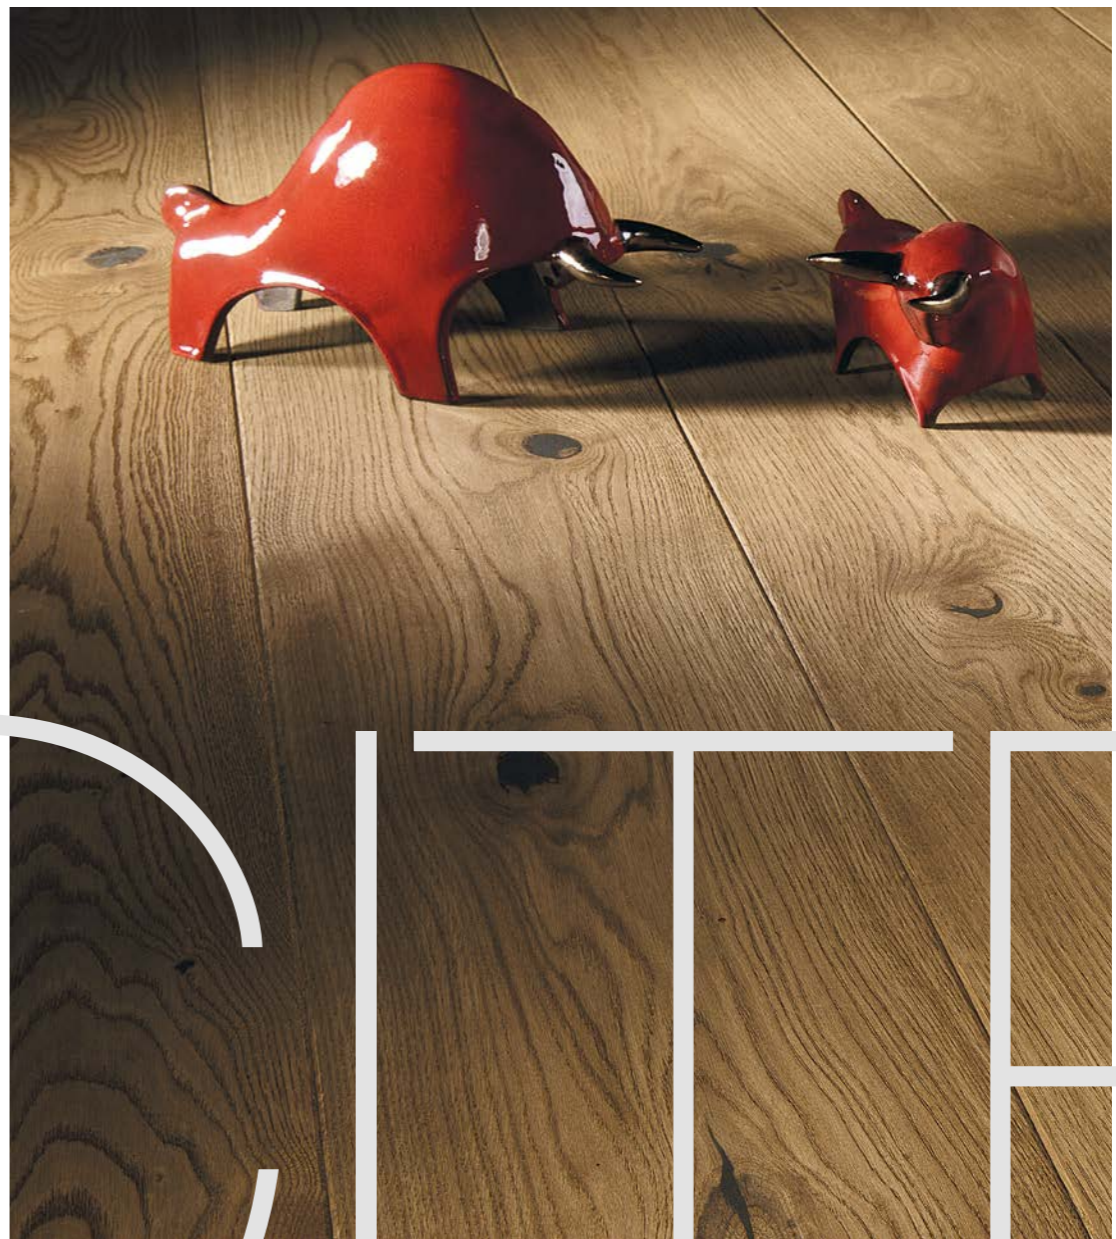

EXCITE

P6101302A – EXCITE Oak lacquer skirting board

As classic as it can be! Impressive mouldings on the walls, a decorative fireplace, and Renaissance balcony windows. The composition is rounded off by decorative elements - marble tables and brass accessories. The pastel colour scheme is started by the honey brown of the STILL floor.