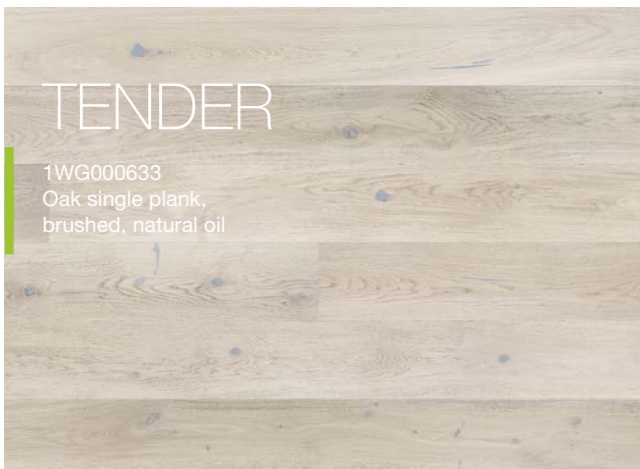

STILL

P6101422A – STILL Oak skirting board

GENTLE

1WG000555
 Oak single plank,
 brushed, matt lacquer

8-13

TOUCH

1WG000556
 Oak single plank,
 brushed, matt lacquer

14-19

P30 - P3001312A
 P50 - P5001312A
 P61 - P6101312A

P20 - P2001242A
 P50 - P5001242A
 P61 - P6101242A

DELIGHT

NEW

1WG000801
 Oak single plank,
 brushed, matt lacquer

32-37

HARMONY

1WG000635
 Oak single plank,
 brushed, natural oil

38-43

P20 - P2001031A
 P30 - P3001031A
 P50 - P5001031A
 P61 - P6101031A

P30 - P3001342A
 P61 - P6101342A

TENDER

1WG000633
 Oak single plank,
 brushed, natural oil

20-25

SENSE

1WG000634
 Oak single plank,
 brushed, natural oil