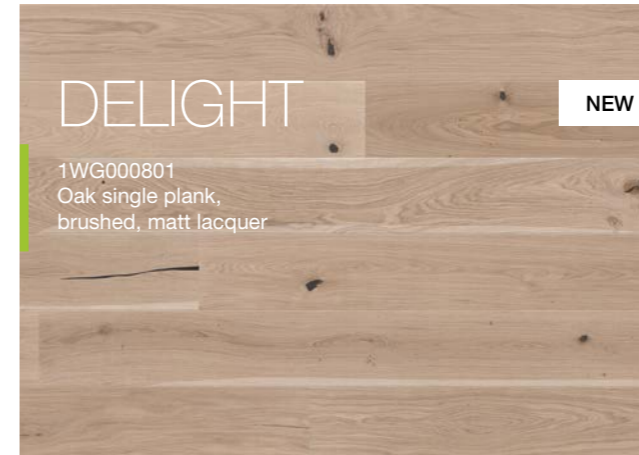

DELIGHT

NEW

1WG000801
Oak single plank,
brushed, matt lacquer

32-37