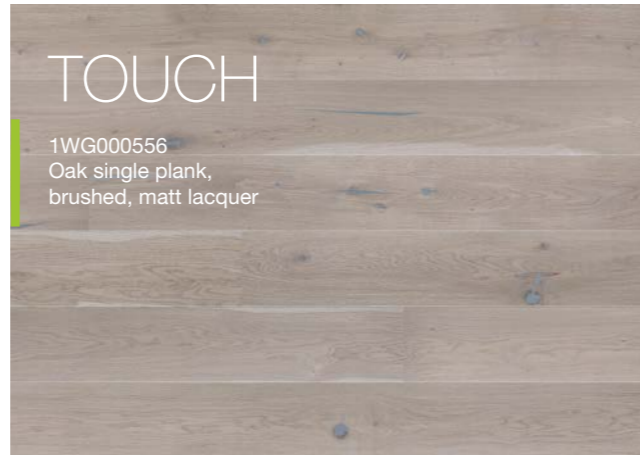

STILL

P6101422A – STILL Oak skirting board

GENTLE

1WG000555
 Oak single plank,
 brushed, matt lacquer

8-13

TOUCH

1WG000556
 Oak single plank,
 brushed, matt lacquer

14-19