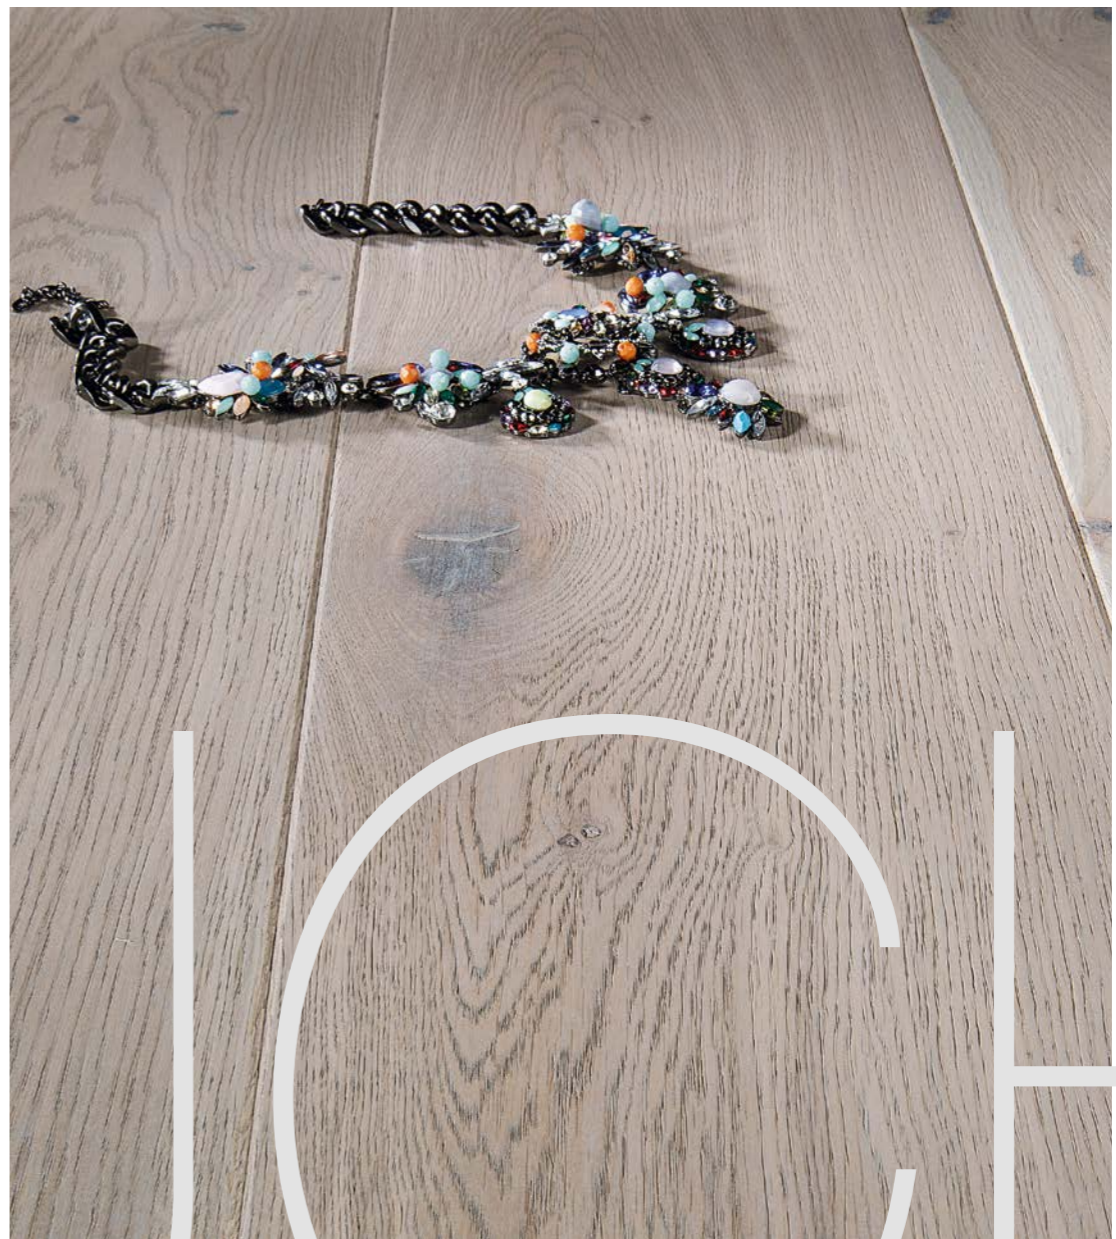

P6101242A – TOUCH Oak skirting board