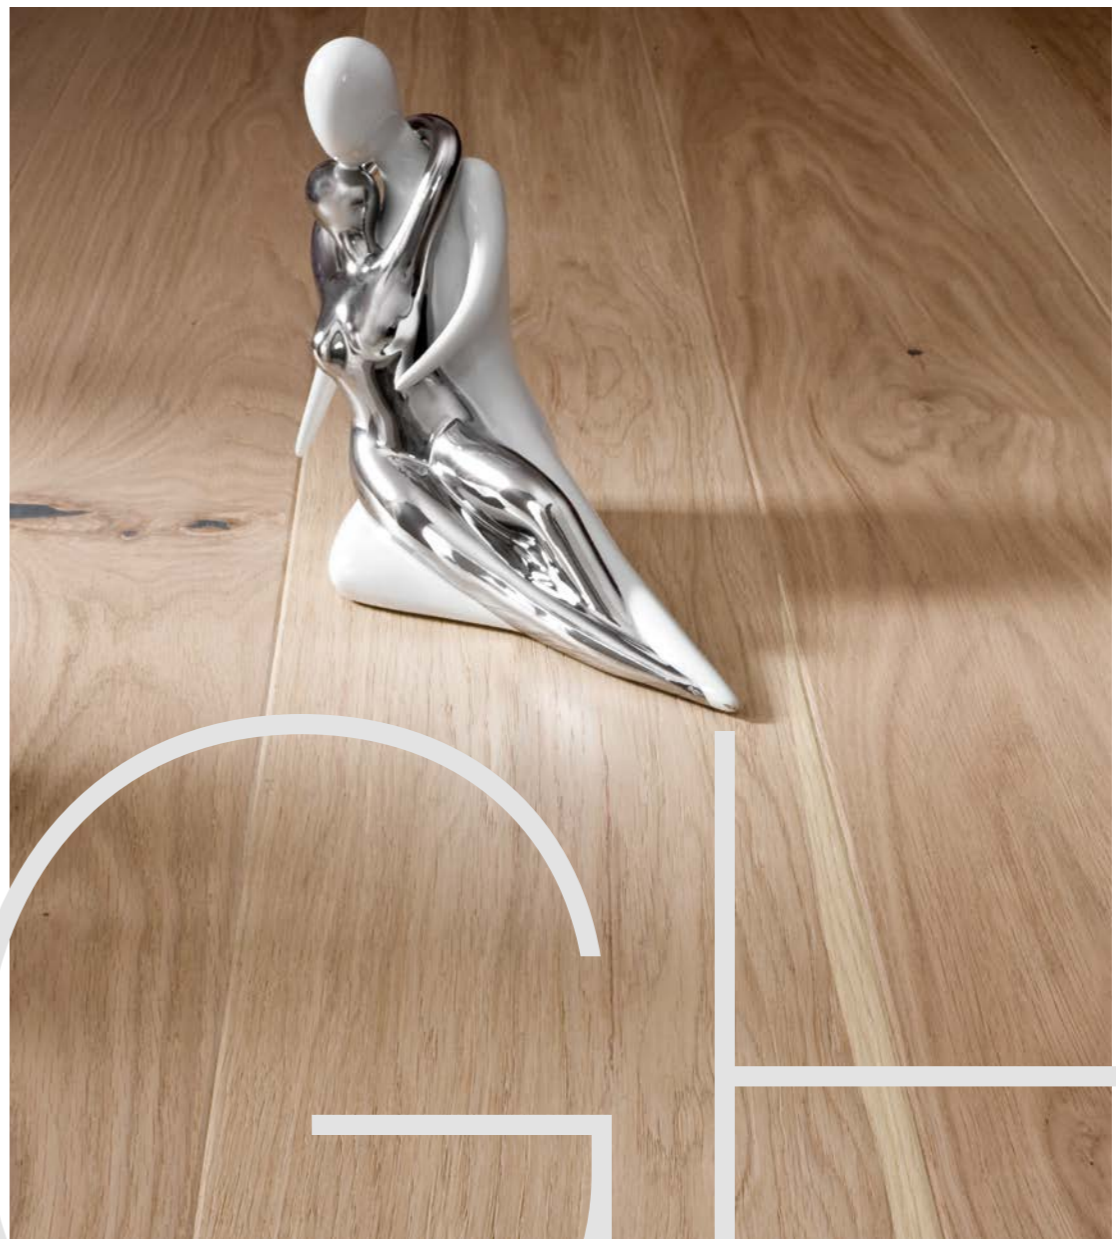

DELIGHT

P6101031A – Oak white lacquered skirting board

Original stylish elements take on a new dimension in this interior, so that the arrangement as a whole personifies a new dimension of the classic. The light spaces and inspirations drawn from London residences are in perfect harmony with the classically elegant HARMONY oak floor.