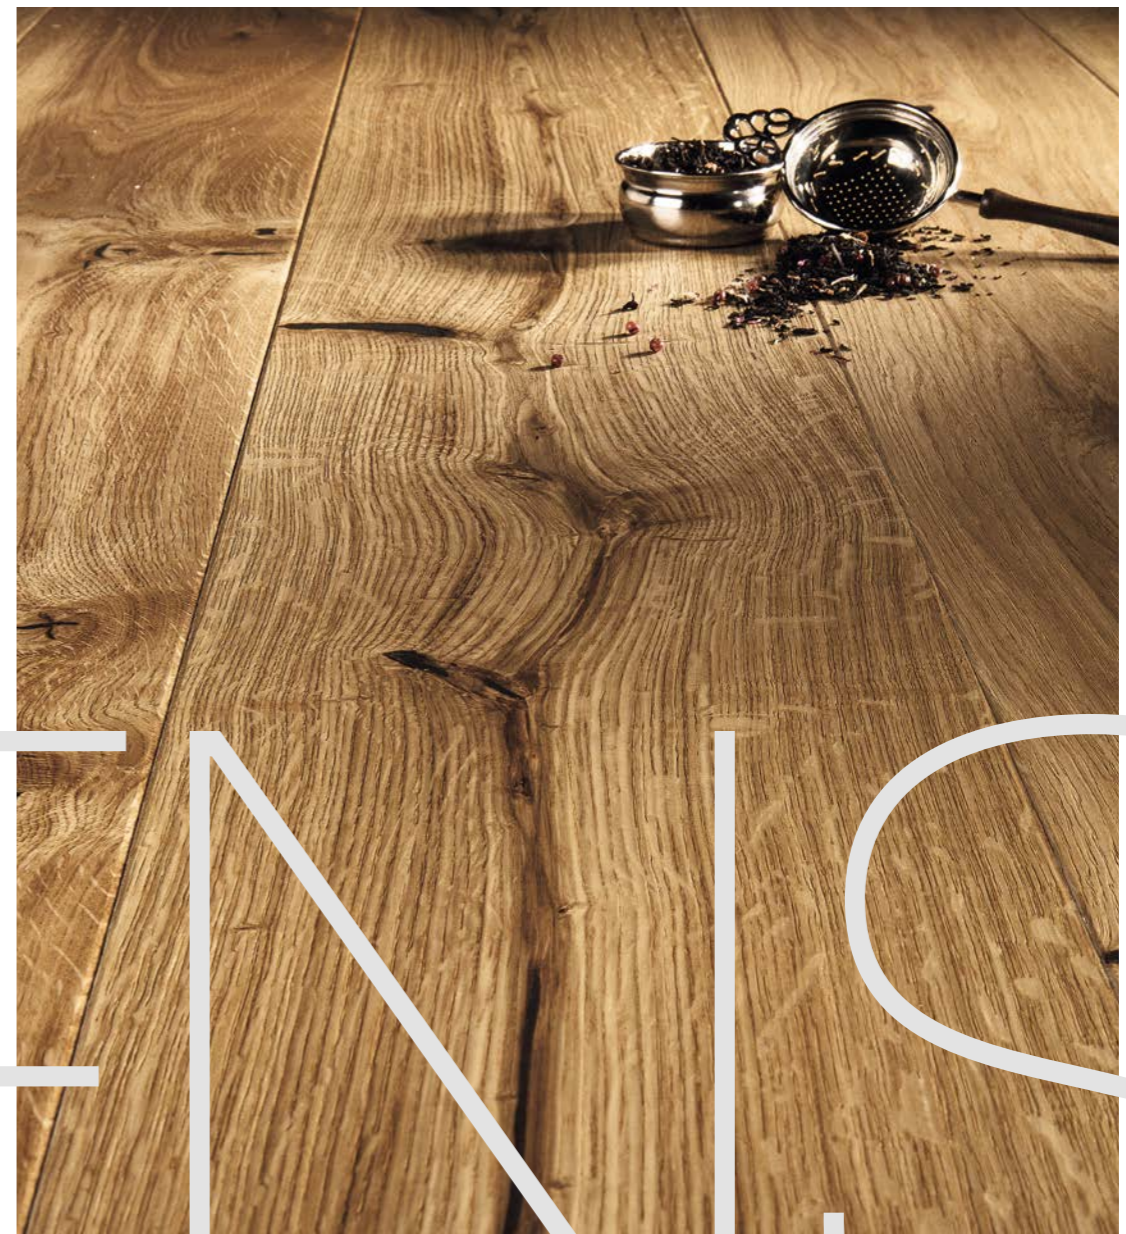

INTENSE

P6101011A – Oak lacquer skirting board

INTENSE

An exceptionally stylish arrangement in a Scandinavian style. The fireplace warms the interior, and the minimal amount of furniture and accessories with simple forms intensifies the impression of spaciousness. The leading role in the interior is played by the EXCITE oak floor, whose distinct pattern determines the atmosphere of the room.