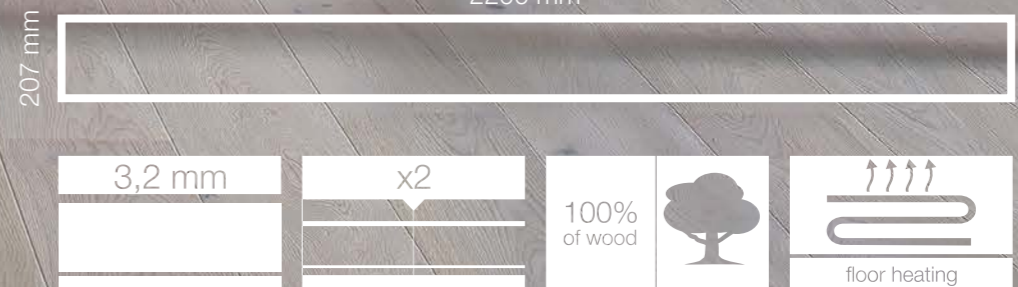

BIG

SIZE

2017

senses[®]
absolute wood experience

There is nothing in the intellect that was not first in the senses.

Aristotle

Welcome to the new dimension

The most characteristic features of the floors from the SENSES collection are their dimensions. Greater than a standard width of the board (207 mm), this has been additionally emphasised by bevelling along the edges. The effect is rounded off by the 3.2 mm thick surface layer of oak. Thanks to the floor's cross structure it can be used over underfloor heating. The floor is easy to care for and keep clean.