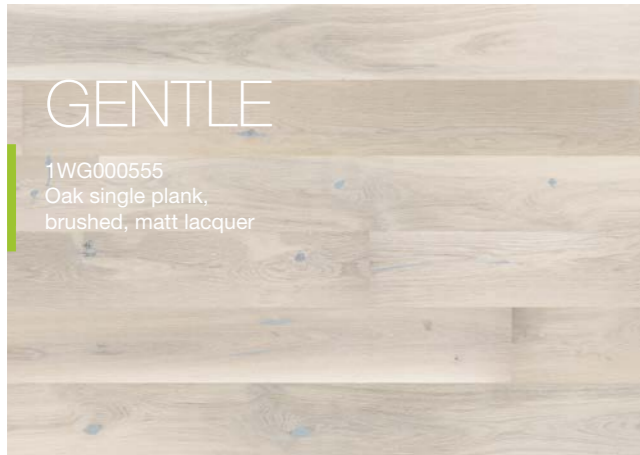

STILL

P6101422A – STILL Oak skirting board

GENTLE

1WG000555
 Oak single plank,
 brushed, matt lacquer

8-13

TOUCH

1WG000556
 Oak single plank,
 brushed, matt lacquer

14-19