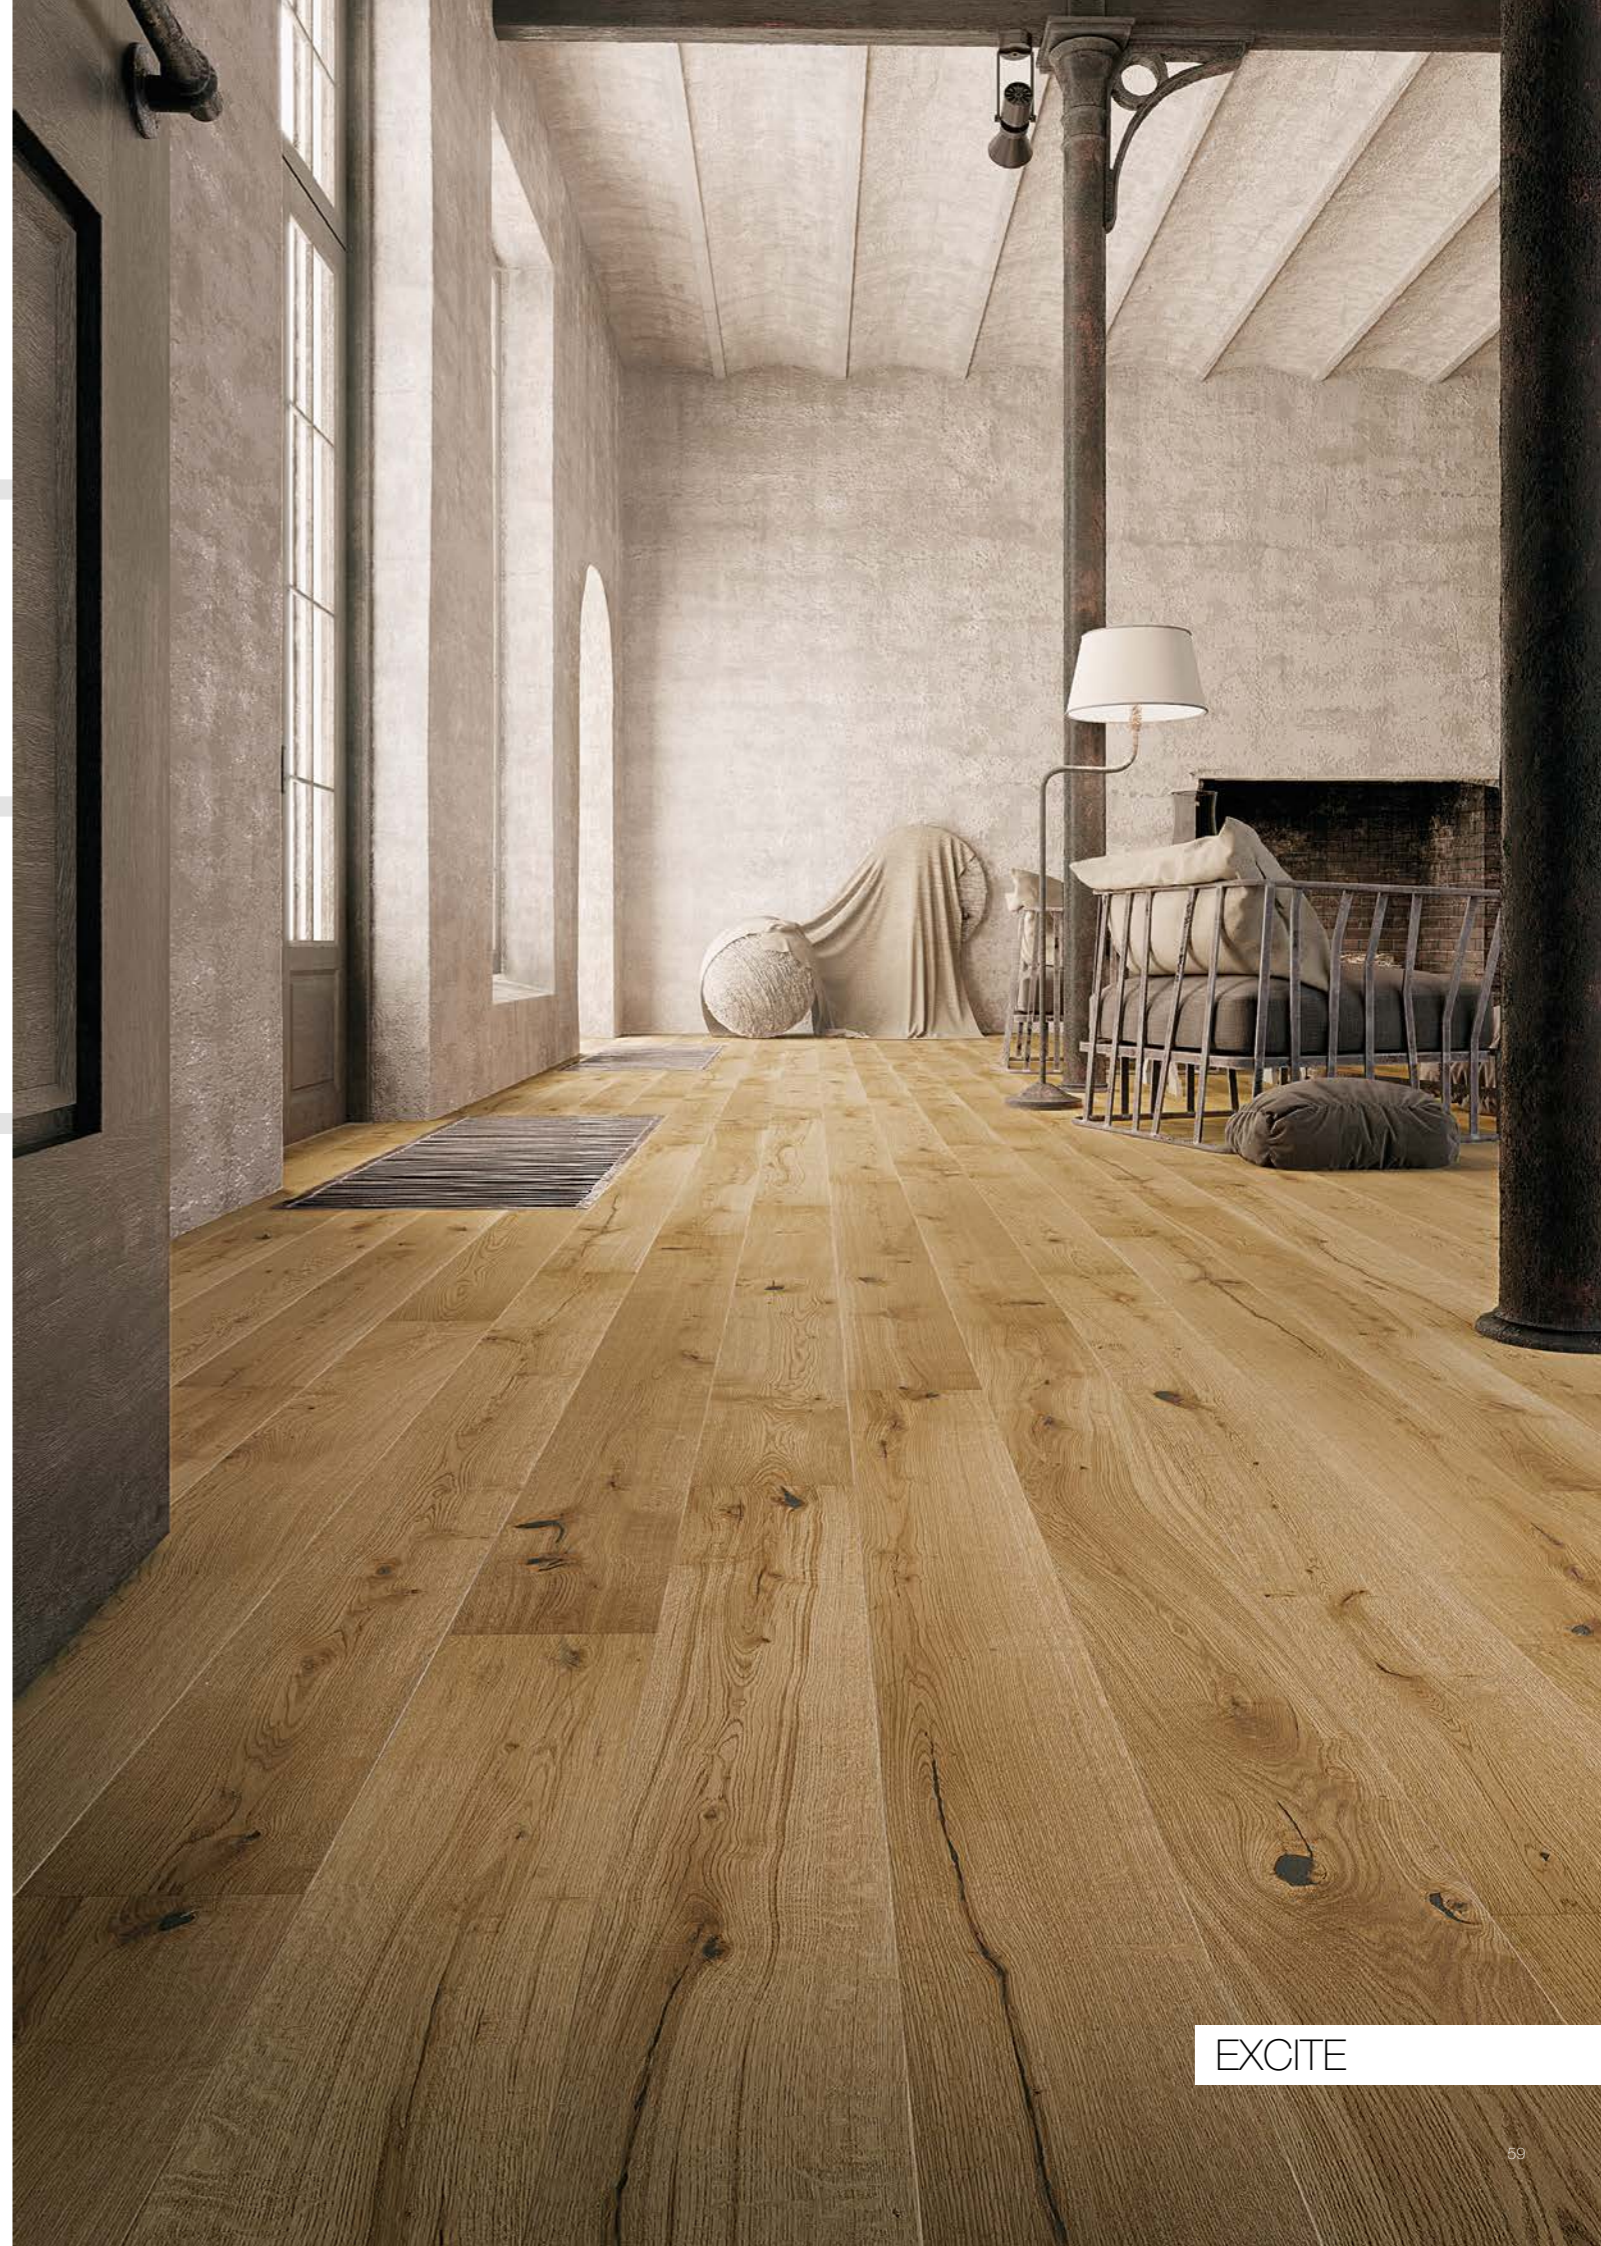

An unconventional effect achieved by minimized decorating. The rawness of the smeared plaster and cast iron columns supporting the ceiling has been broken up with elements which add warmth to the interior – a fireplace, cosy armchair and perfectly matched wood floor.

EXCITE