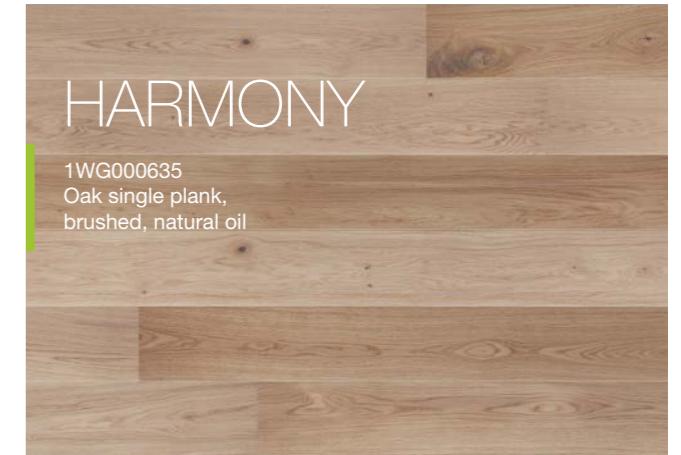

STILL

P6101422A – STILL Oak skirting board

GENTLE

1WG000555
 Oak single plank,
 brushed, matt lacquer

8-13

TOUCH

1WG000556
 Oak single plank,
 brushed, matt lacquer

14-19

P30 - P3001312A
 P50 - P5001312A
 P61 - P6101312A

P20 - P2001242A
 P50 - P5001242A
 P61 - P6101242A

DELIGHT

NEW

1WG000801
 Oak single plank,
 brushed, matt lacquer

32-37

HARMONY

1WG000635
 Oak single plank,
 brushed, natural oil