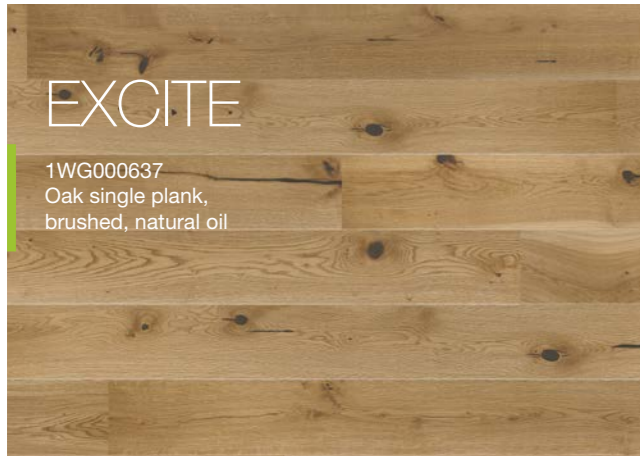

Sample photos are illustrative only and may not fully reflect actual product appearance.
IMPORTANT: Purchased product may differ in colour from the samples displayed in store.