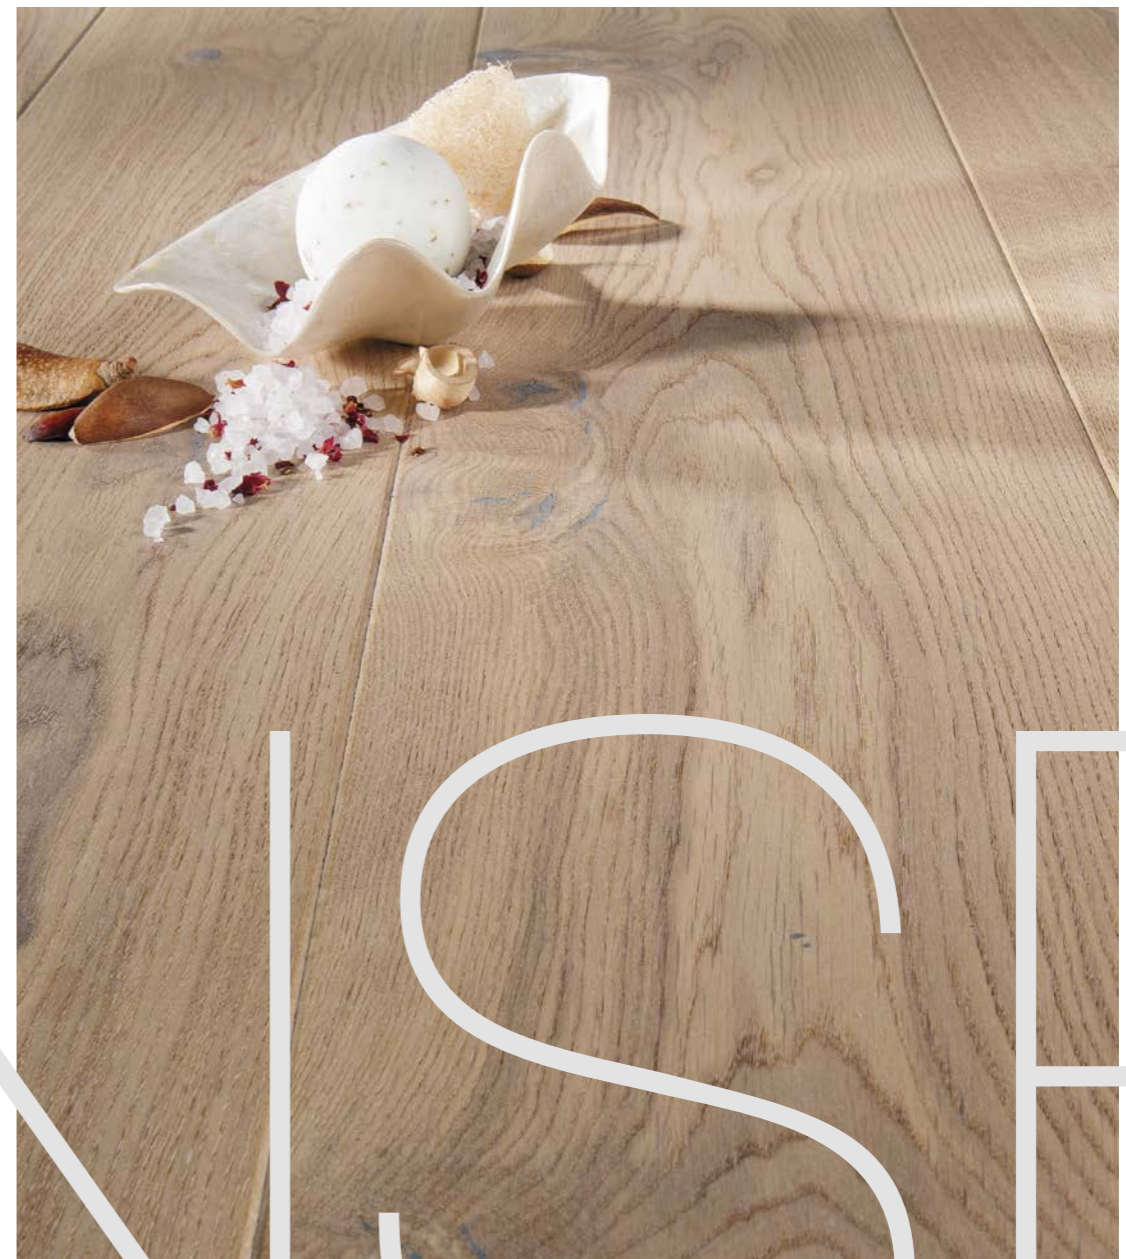

SENSE

P6101332A – SENSE Oak skirting board

SENSE

The modern interior of this stylish penthouse has been enhanced with timeless solutions and materials. The modernist kitchen furnishings are contrasted with a marble island, and the spectacular aluminium windows provide abundant illumination for the DELIGHT wood floor.